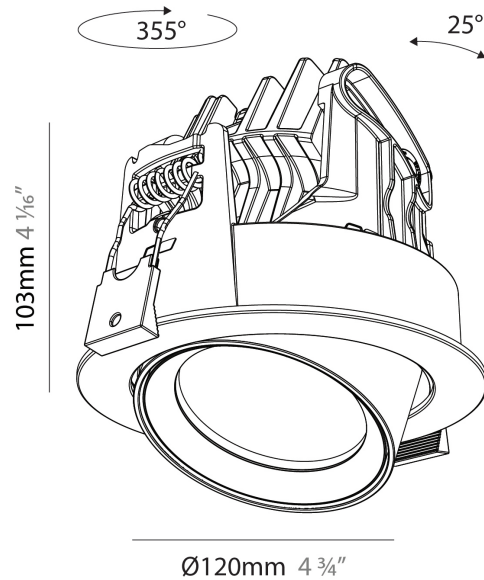

GENERAL

Series: Centriq
Subseries: Centriq Round Adjustable
Brand: Prolicht
Division: Architectural
Mounting Type: Recessed
Mounting Location: Ceiling
Subcategory: Spots

PHYSICAL

Shape: Cylinder
Diameter (mm): 120
Diameter (in): 4 3/4
Height (mm): 105
Height (in): 4 1/8
Min. Recessing Depth (mm): 120
Min. Recessing Depth (in): 4 3/4
Light Distribution: Adjustable / Direct
Weight (kg): 0.651
Diffuser: Lens Pack - No Lens / Opal / Linear Spread Lens / Honeycomb / Spread Lens
Fixture Finish: SSR / BKV / CWI / CRY / HAB / UFT / ITA / RUA / FTG / MYG / LOD / PUS / FRO / FUP / KIA / POP / BLS / SPG / MEY / GOH / GUM / CHC / COM / ABZ / JAG / OBR / MOS / ROR
Fixture Material: Aluminum
Cut-out Measurements: Dia. 112mm / 4 7/16"

ELECTRICAL

Lamp Type: LED (Zhaga Standard)
Input Wattage (W): 27.4
Total Output Wattage (W): 24.6
Dimming: Dali Dimming
Driver Included: No
Driver Location: Remote
Driver Type: Constant Current - Universal
Driver Class: Class 2
Input Voltage (V): 120 - 277
Constant Current (MA): 700

LED

Color Temperature (°K): 2700-6500 Tunable White
Max. Delivered Lumen (lm): Max 2403
Nominal Lumen (lm): 2827
CRI: >90 CRI
Lamp Life (hrs): 50000

OPTICAL

Reflector°: 24 / 34 / 54
Adjustability: Rotational 350°; Tilt 90°

RATINGS AND CERTIFICATIONS

Certified By: Certified for North American Standards
IP rating: IP20